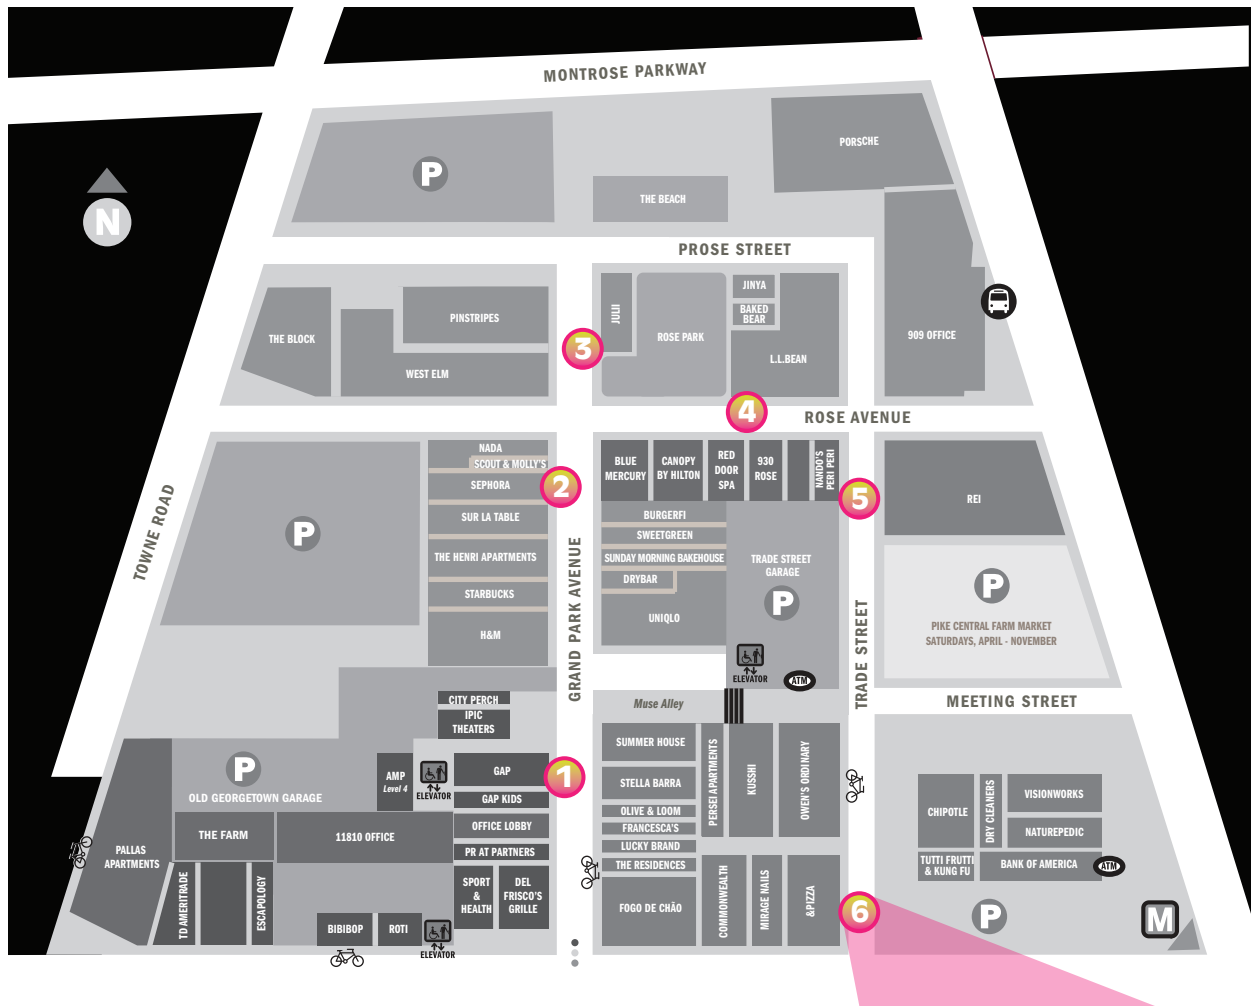

PIKE & ROSE

AREA 1 - 2 spaces located on Grand Park Ave. in front of GAP

AREA 2 - 2 spaces located on Grand Park Ave. in front of Sephora

AREA 3 - 2 spaces located on Grand Park Ave. in front of Julii

AREA 4 - 4 spaces located on Rose Ave. next to L.L. Bean

AREA 5 - 2 spaces located on Trade St. next to REI

AREA 5 - 2 spaces located on Trade St. next to &Pizza