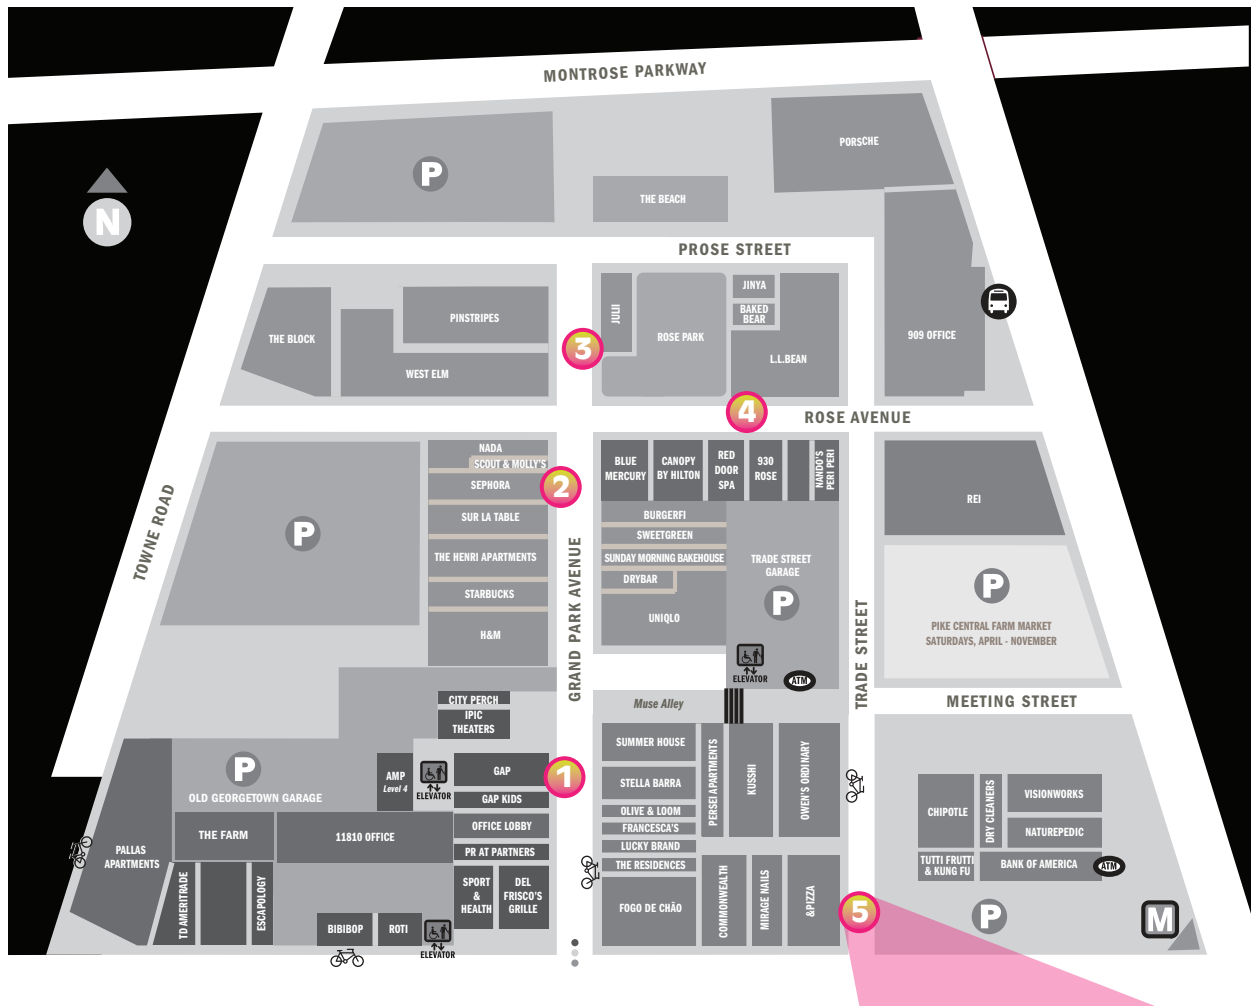

# PIKE & ROSE

**AREA 1** - 2 spaces located on Grand Park Ave. in front of GAP

**AREA 2** - 2 spaces located on Grand Park Ave. in front of Sephora

**AREA 3** - 2 spaces located on Grand Park Ave. in front of Julii

**AREA 4** - 2 spaces located on Rose Ave. next front of LL Bean

**AREA 5** - 2 spaces located on Trade St. next to &Pizza